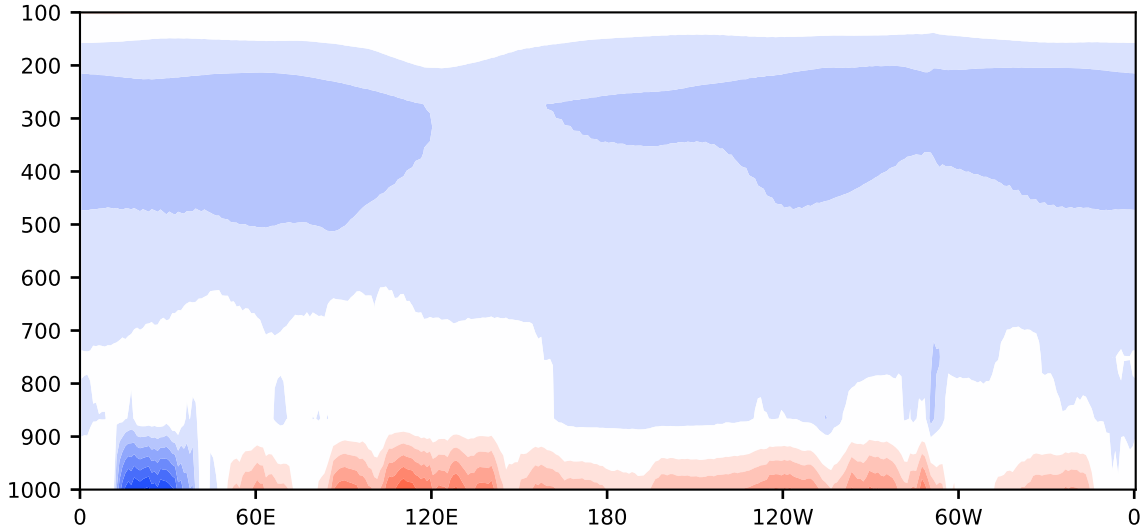

Model - Observations

Max 5.97
Mean -0.97
Min -7.27

RMSE 1.75
CORR 1.00