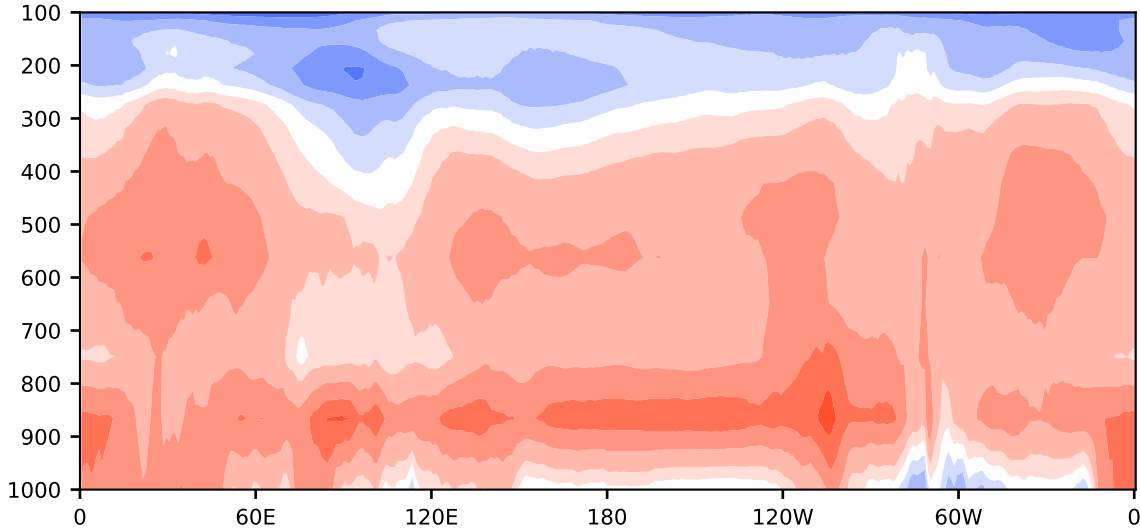

# Model - Observations

Max 13.62  
Mean 3.22  
Min -11.10

RMSE 5.15  
CORR 0.97