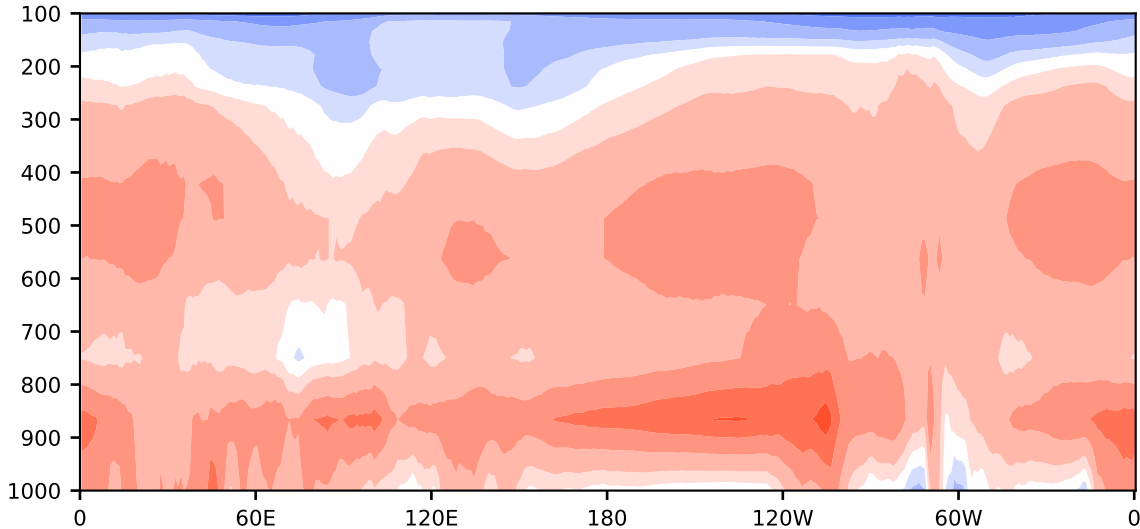

Model - Observations

Max 13.60
Mean 3.46
Min -10.41

RMSE 4.95
CORR 0.96