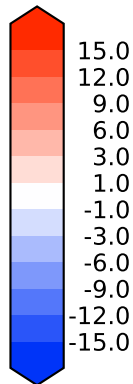

Model - Observations

Max 13.60
Mean 3.46
Min -10.41

RMSE 4.95
CORR 0.96