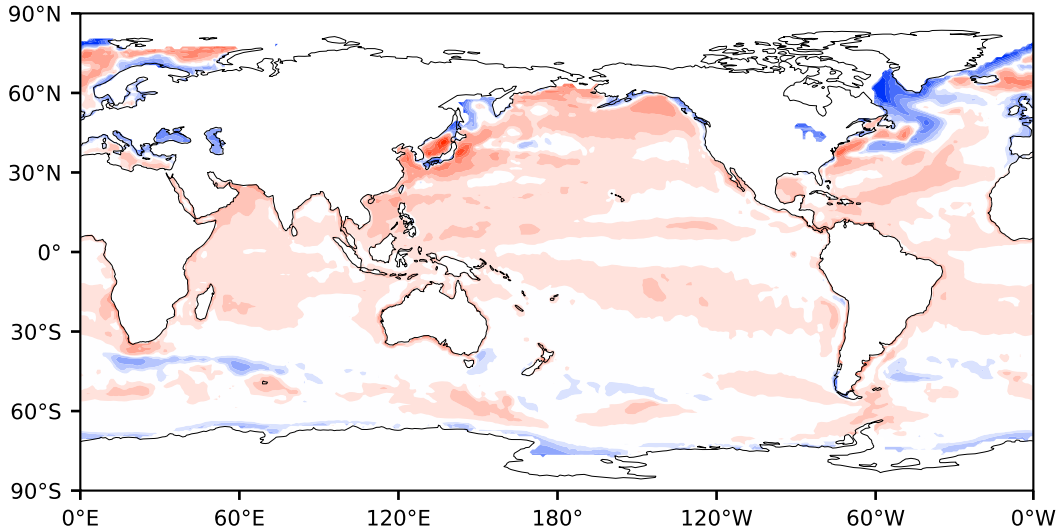

# Model - Observations

Max 139.49  
Mean 4.48  
Min -155.14

RMSE 13.05  
CORR 0.80