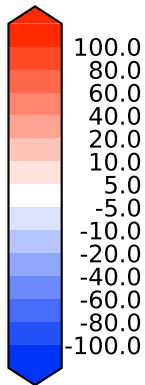

# Model - Observations

Max 139.49  
Mean 4.48  
Min -155.14

RMSE 13.05  
CORR 0.80