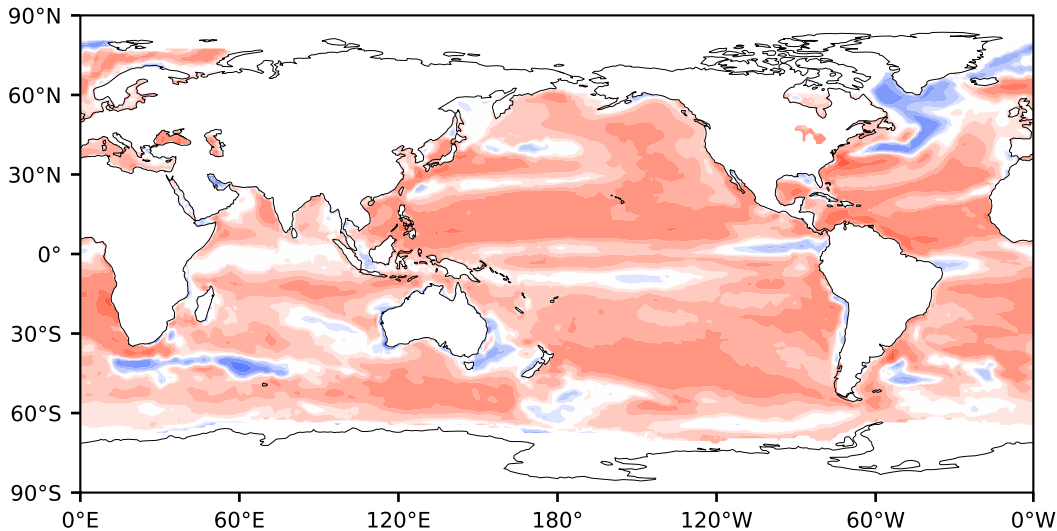

Model - Observations

Max 139.80
Mean 19.79
Min -131.74

RMSE 26.73
CORR 0.92