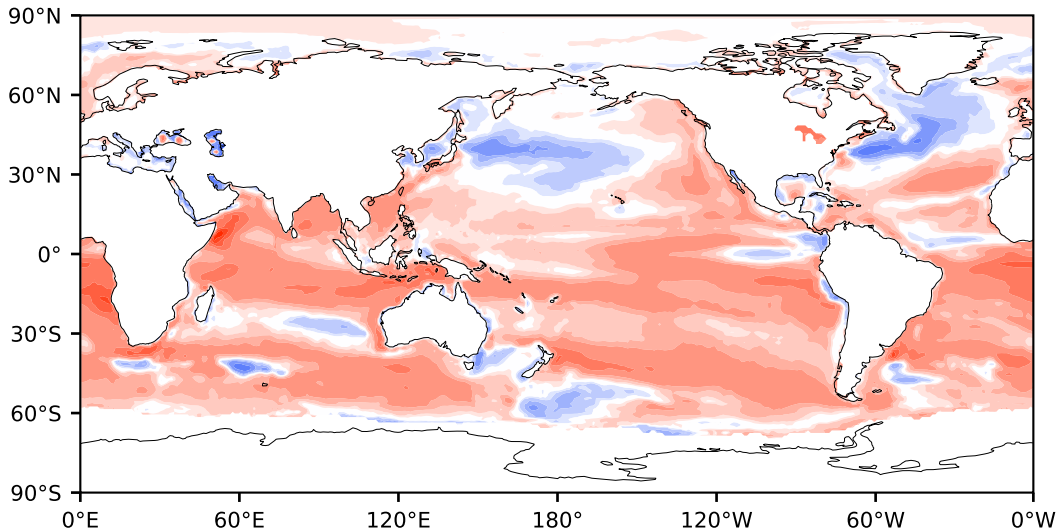

Model - Observations

Max 167.71
Mean 19.57
Min -166.77

RMSE 31.11
CORR 0.90