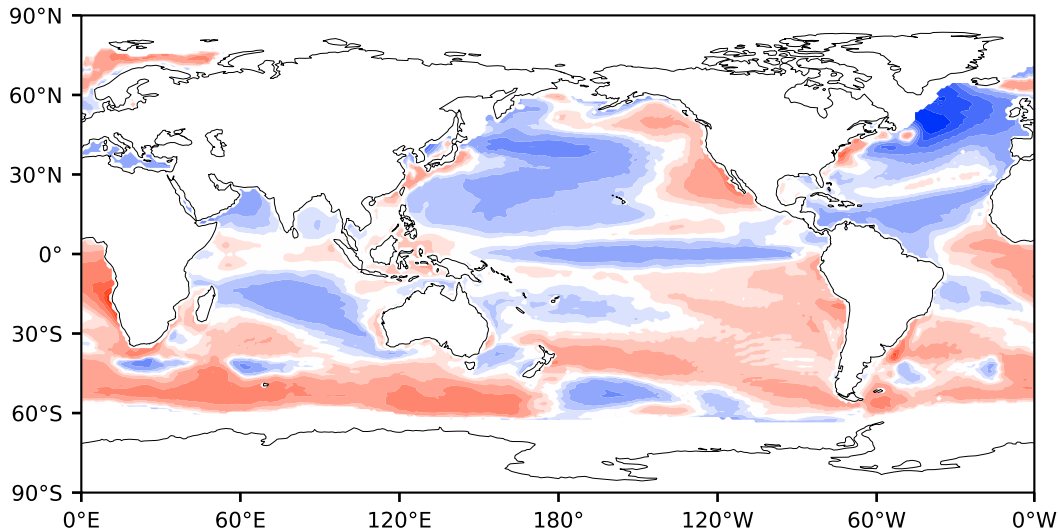

Model - Observations

Max 5.93
Mean -0.02
Min -7.03

RMSE 1.09
CORR 0.99