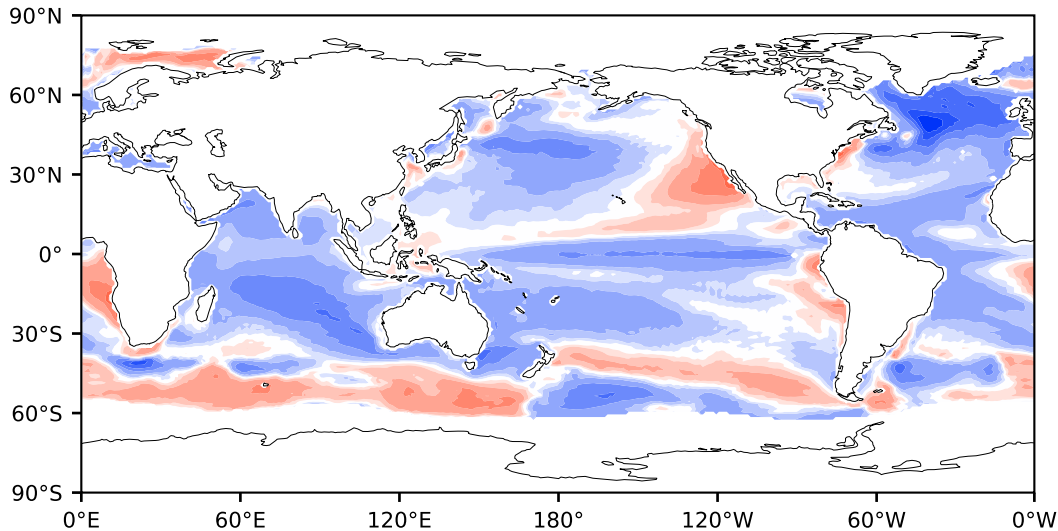

Model - Observations

Max 4.43
Mean -0.60
Min -6.43

RMSE 1.24
CORR 0.99