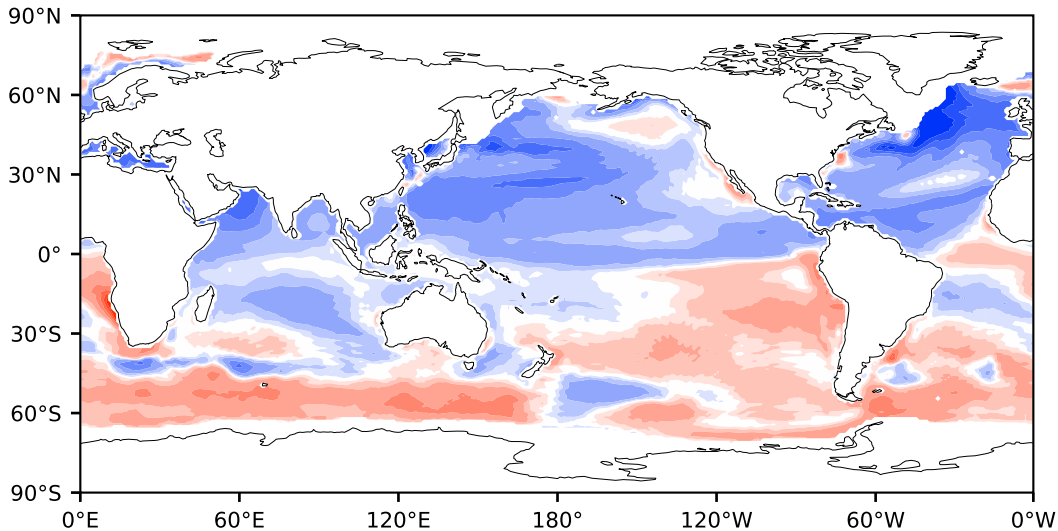

Model - Observations

Max 6.86
Mean -0.44
Min -8.56

RMSE 1.37
CORR 0.99