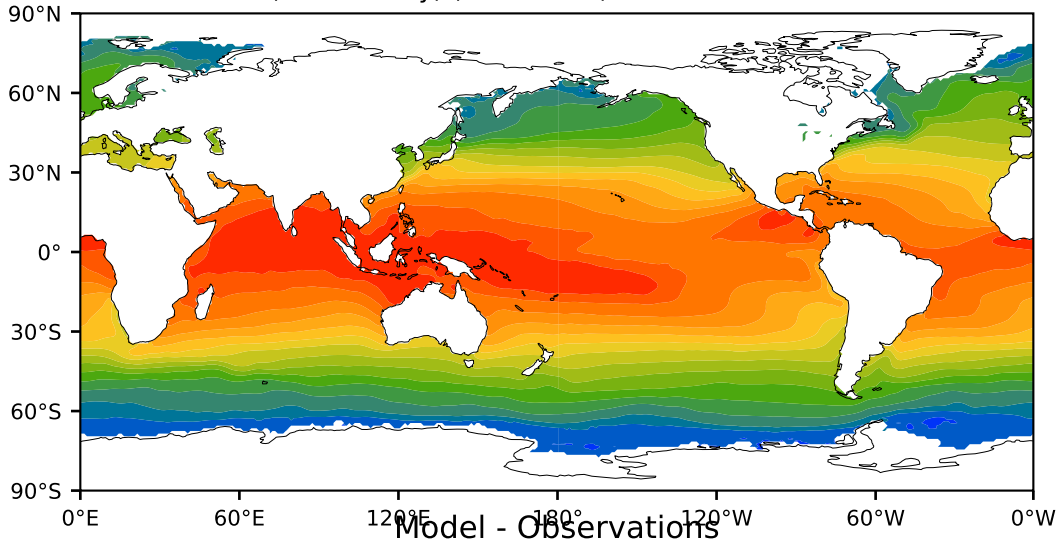

HadISST/OI.v2 (Present Day) (1999-2016)

C

Max 29.97  
Mean 19.31  
Min -1.79