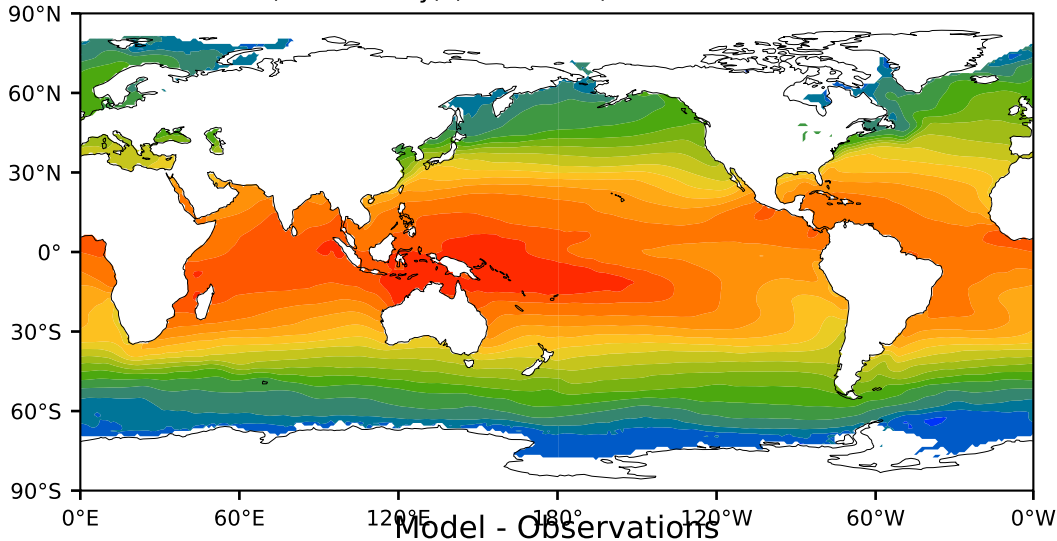

HadISST/OI.v2 (Present Day) (1999-2016)

C

Max 30.52  
Mean 19.07  
Min -1.79