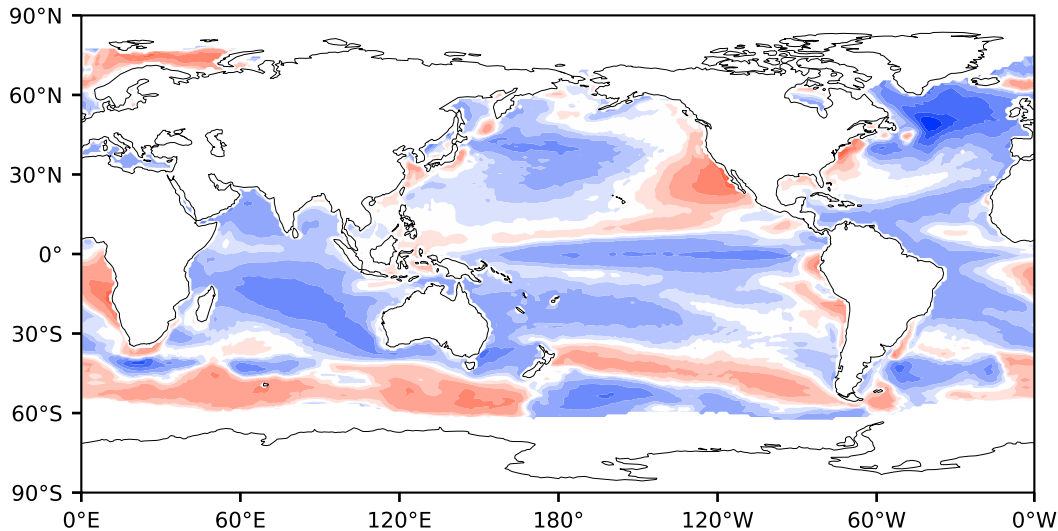

Model - Observations

Max 4.63
Mean -0.50
Min -6.23

RMSE 1.15
CORR 0.99