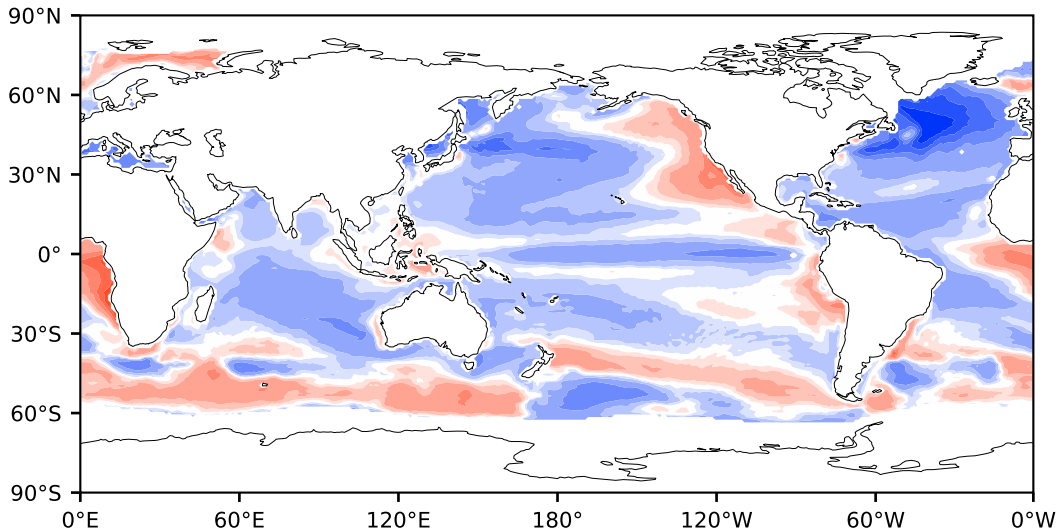

Model - Observations

Max 5.32
Mean -0.49
Min -7.18

RMSE 1.23
CORR 0.99