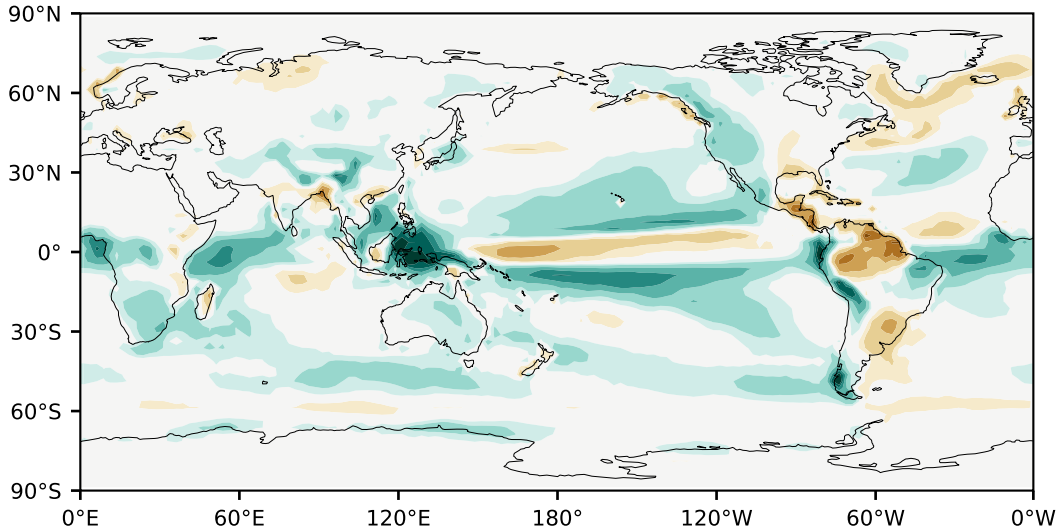

Model - Observations

Max 7.24
Mean 0.40
Min -5.24

RMSE 1.11
CORR 0.87