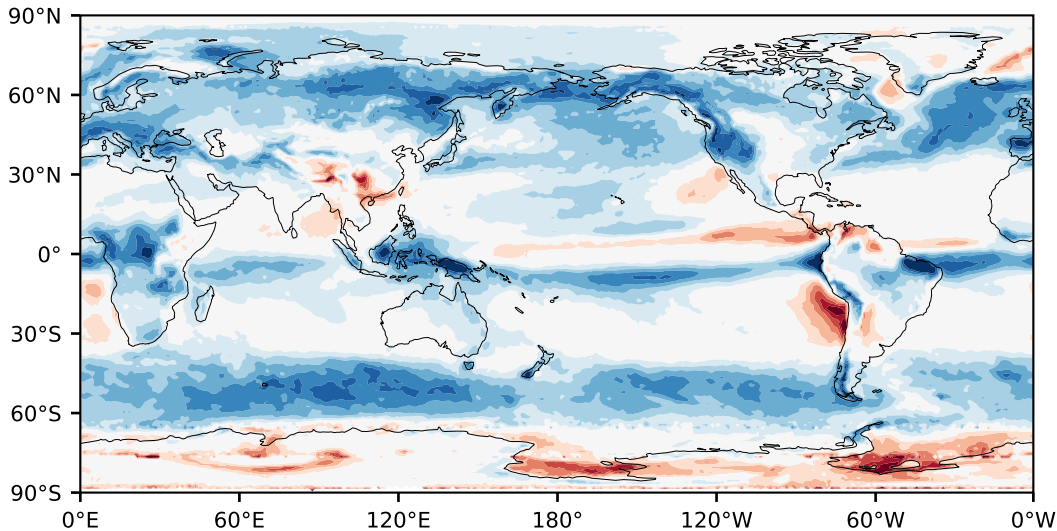

Model - Observations

Max 52.09
Mean 7.02
Min -80.12

RMSE 11.52
CORR 0.88