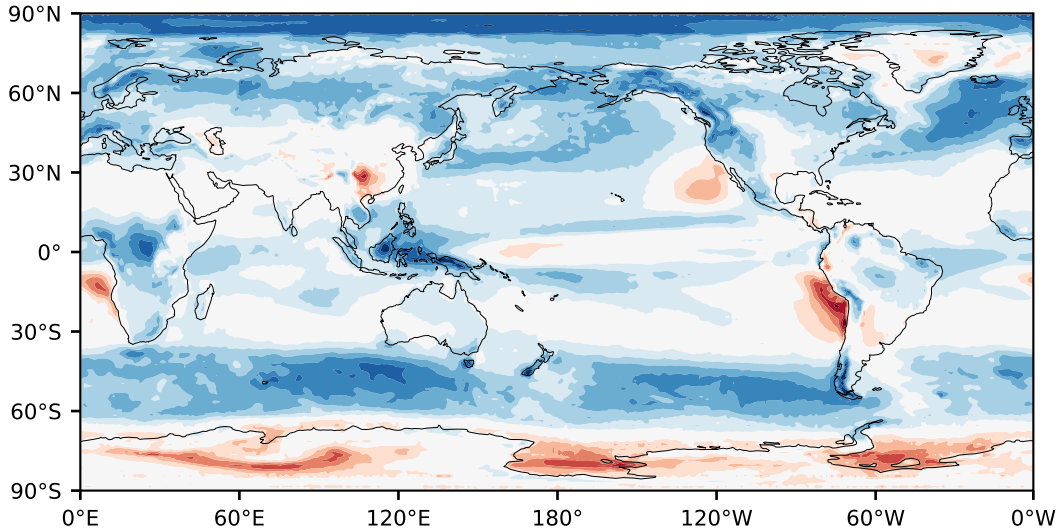

Model - Observations

Max 43.54
Mean 7.04
Min -41.31

RMSE 10.51
CORR 0.91