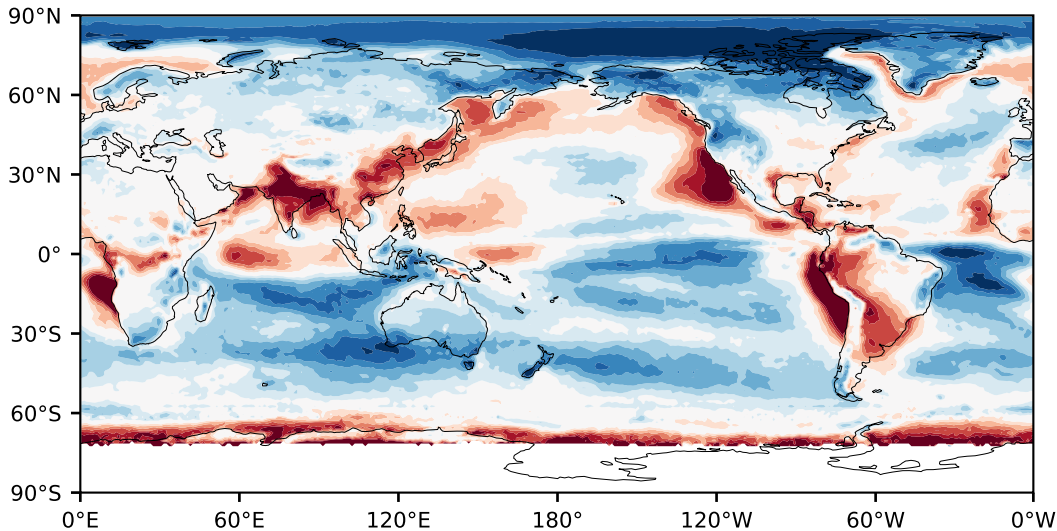

# Model - Observations

Max 58.62  
Mean 3.14  
Min -90.08

RMSE 14.33  
CORR 0.82