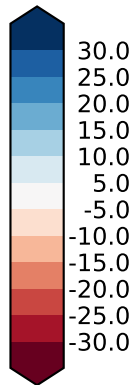

Model - Observations

Max 42.67
Mean 1.97
Min -64.26

RMSE 9.51
CORR 0.89