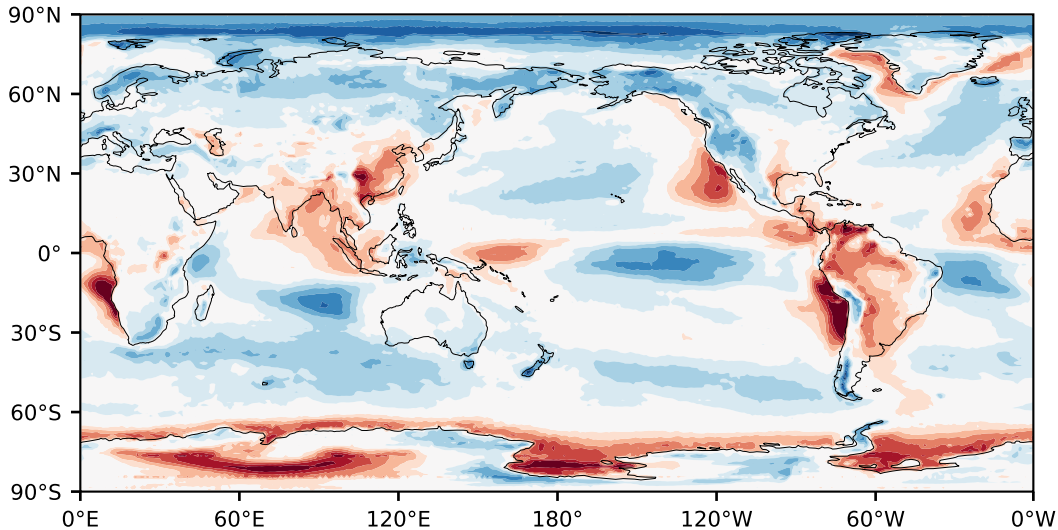

Model - Observations

Max 42.67
Mean 1.97
Min -64.26

RMSE 9.51
CORR 0.89