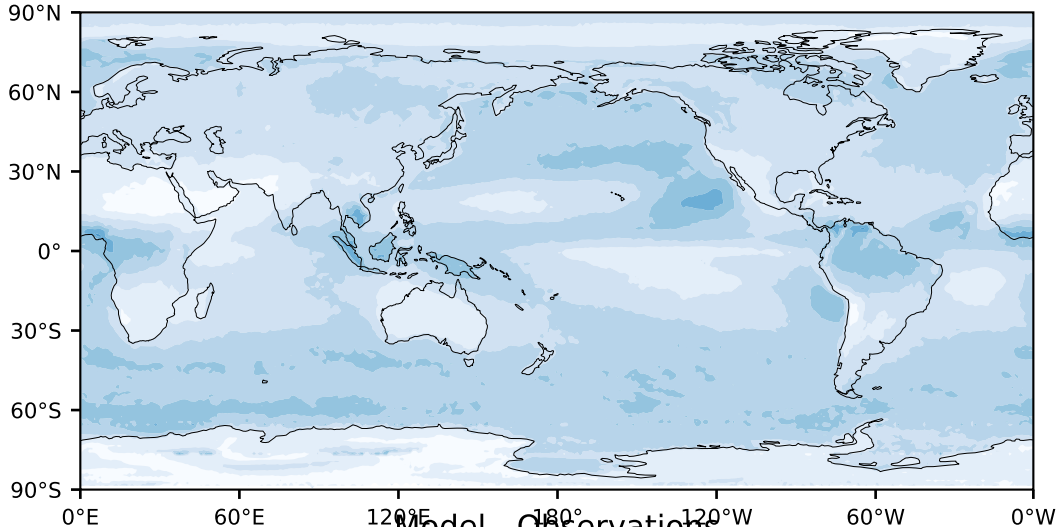

MODIS Simulator (None)

%

Max 60.49
Mean 24.07
Min 0.00

Model - Observations

95.0
85.0
75.0
65.0
55.0
45.0
35.0
25.0
15.0
5.0