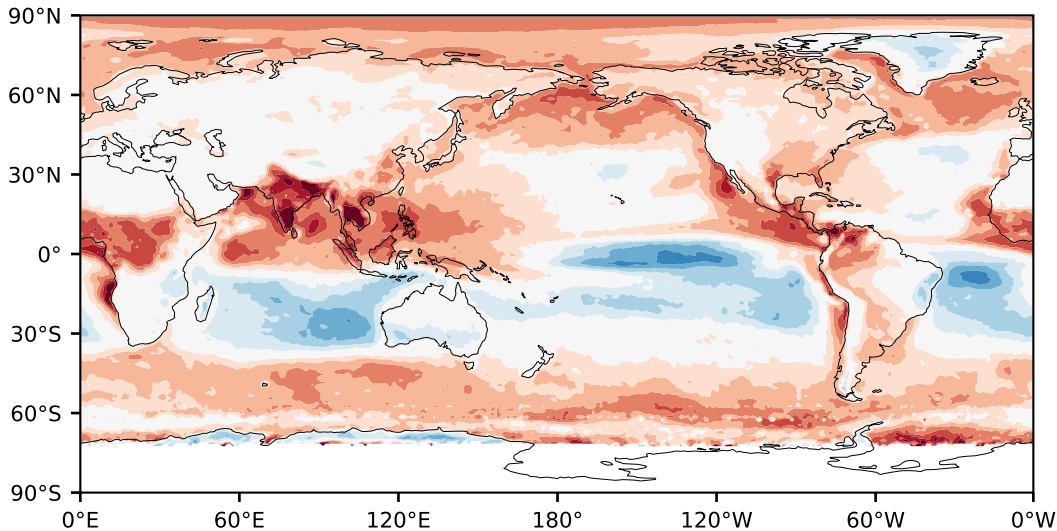

Model - Observations

Max 23.68
Mean -5.14
Min -83.65

RMSE 10.92
CORR 0.50