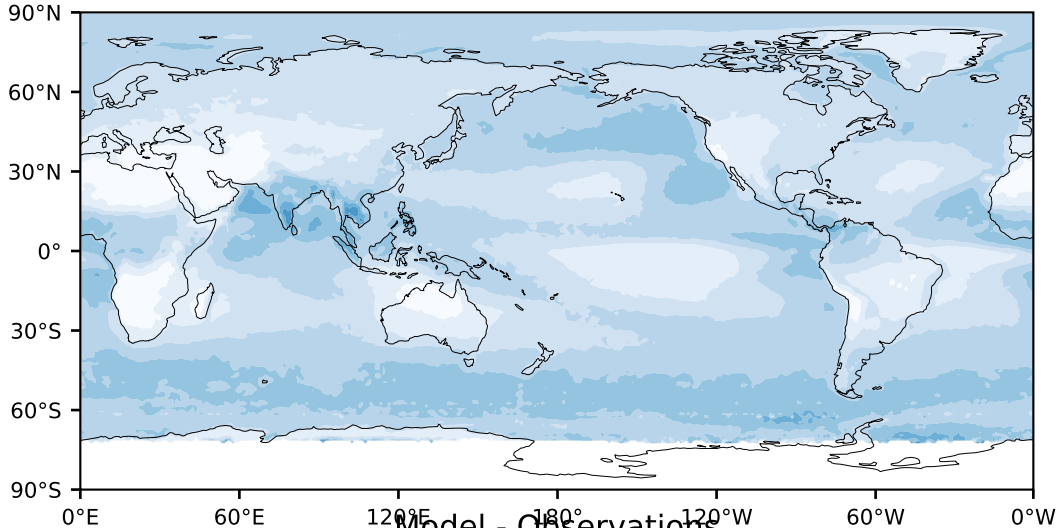

MODIS Simulator (None)

%

Max 100.00  
Mean 24.40  
Min 0.00

Model - Observations