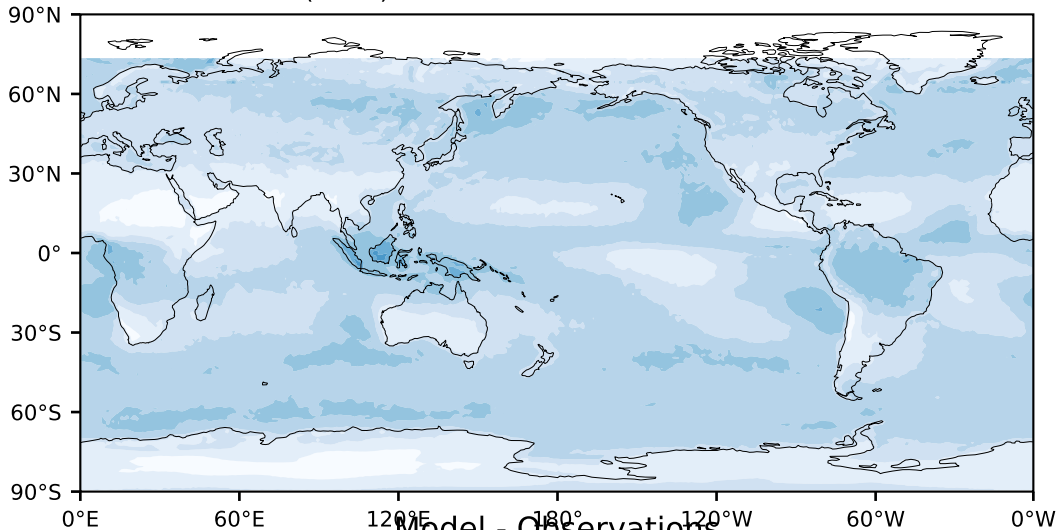

MODIS Simulator (None)

%

Max 59.83
Mean 25.21
Min 0.00

Model - Observations

95.0
85.0
75.0
65.0
55.0
45.0
35.0
25.0
15.0
5.0