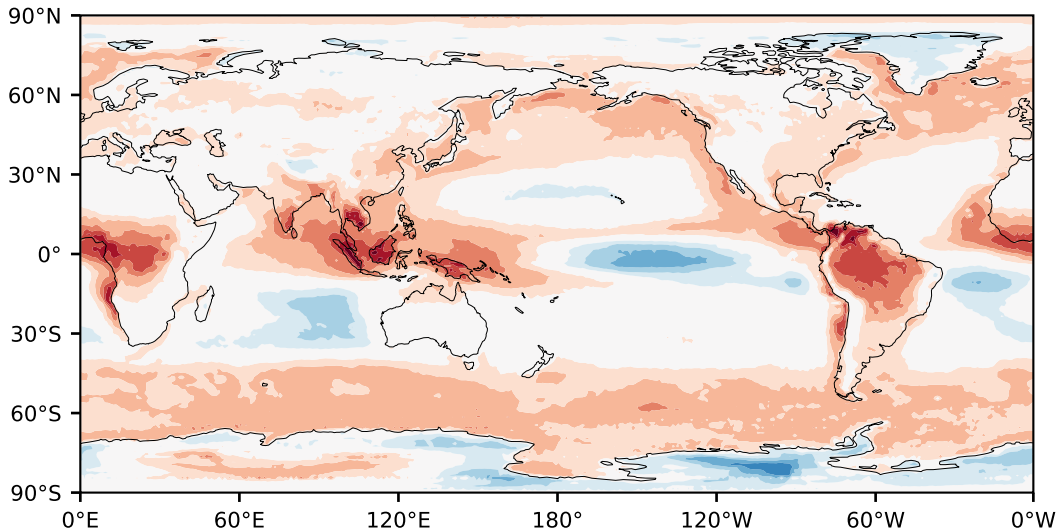

Model - Observations

Max 23.78
Mean -5.07
Min -41.66

RMSE 8.83
CORR 0.58