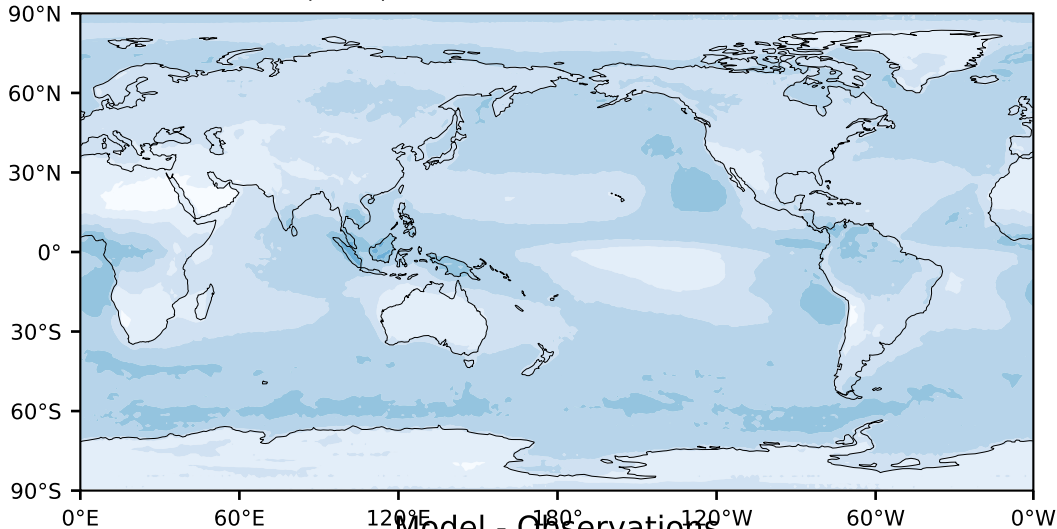

MODIS Simulator (None)

%

Max 54.57  
Mean 24.61  
Min 1.55

Model - Observations

95.0  
85.0  
75.0  
65.0  
55.0  
45.0  
35.0  
25.0  
15.0  
5.0