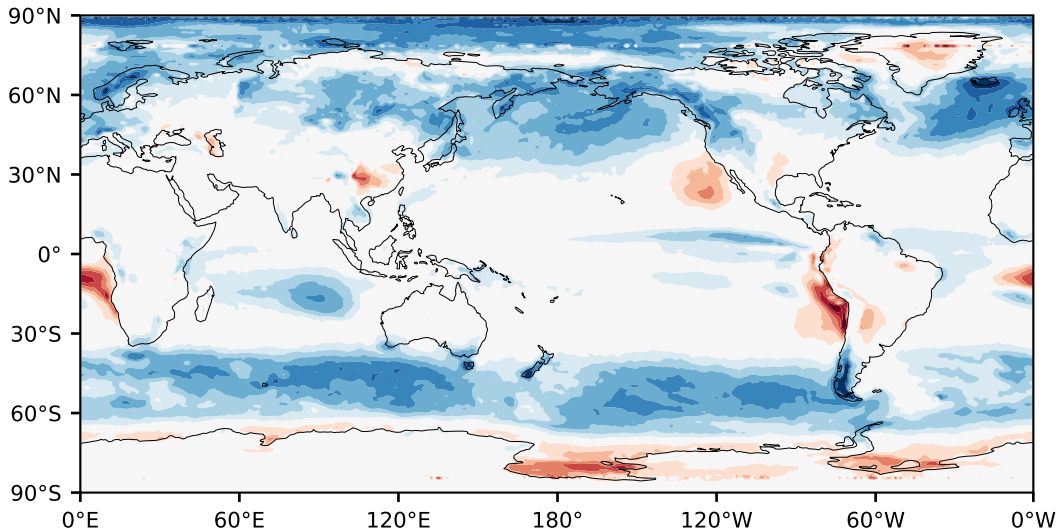

Model - Observations

Max 47.20
Mean 5.19
Min -46.77

RMSE 9.33
CORR 0.88