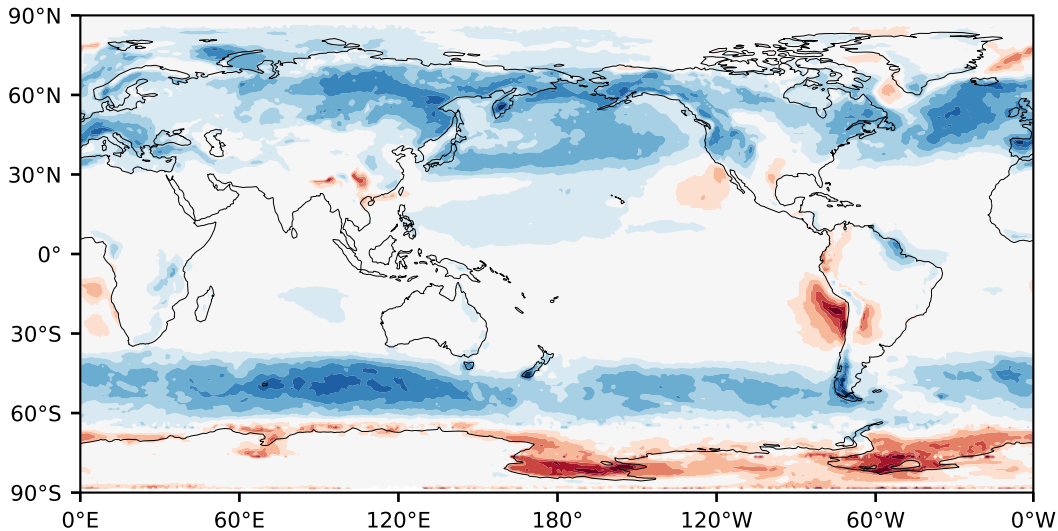

Model - Observations

Max 41.12
Mean 4.68
Min -81.25

RMSE 8.95
CORR 0.87