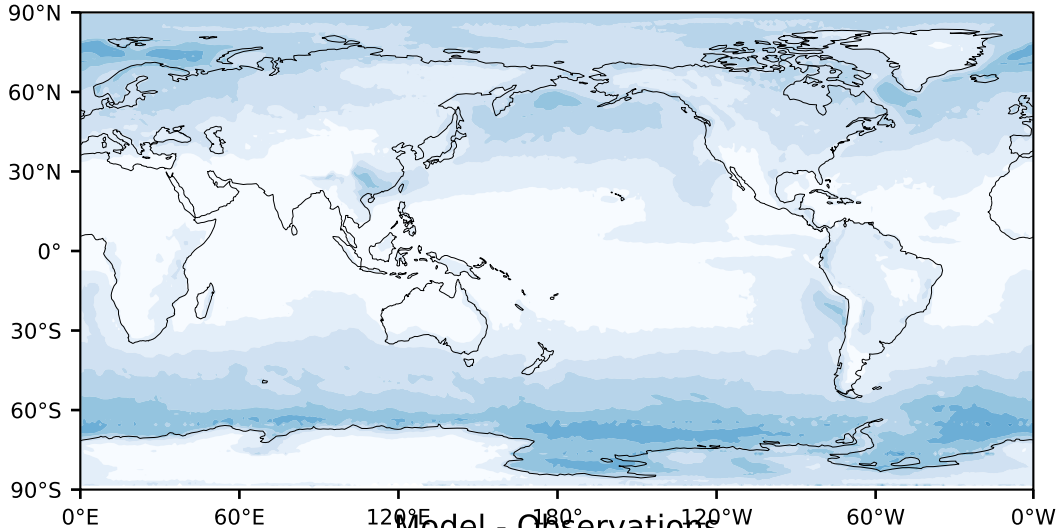

MODIS Simulator (None)

%

Max 84.77  
Mean 12.45  
Min 0.00

Model - Observations

95.0  
85.0  
75.0  
65.0  
55.0  
45.0  
35.0  
25.0  
15.0  
5.0