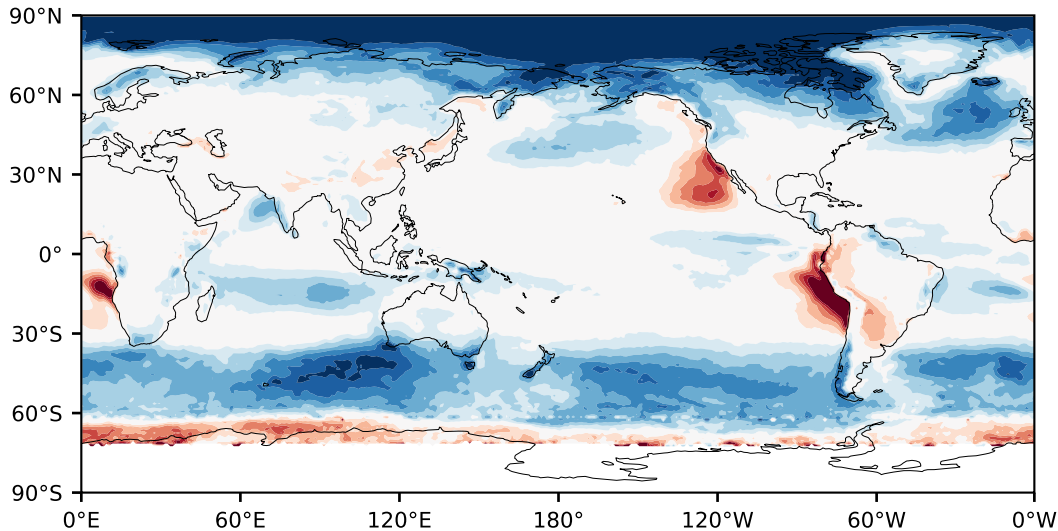

Model - Observations

Max 53.54
Mean 5.52
Min -99.58

RMSE 11.45
CORR 0.79