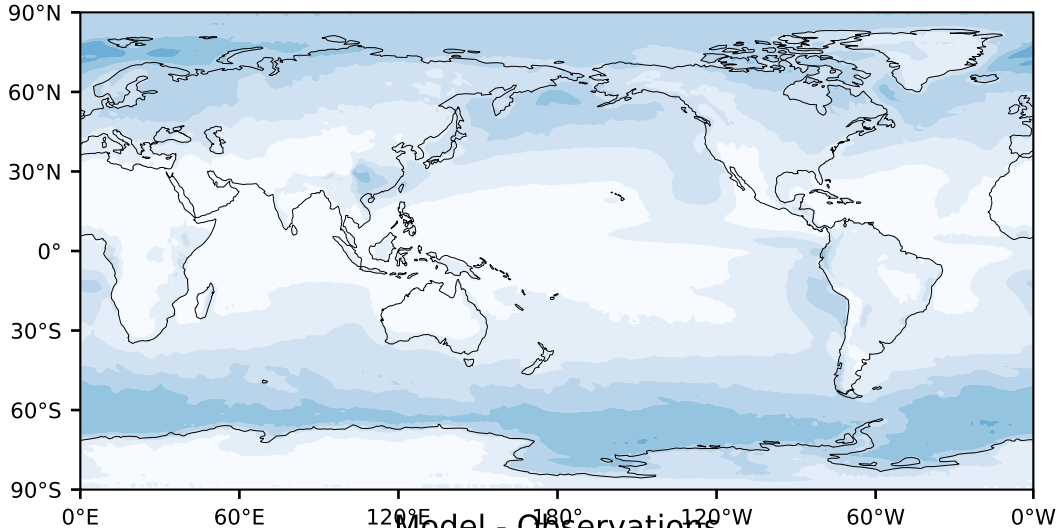

MODIS Simulator (None)

%

Max 55.45
Mean 12.93
Min 0.04

Model - Observations