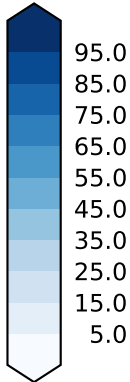

MODIS Simulator (None)

%

Max 89.20
Mean 25.84
Min 0.00

Model - Observations