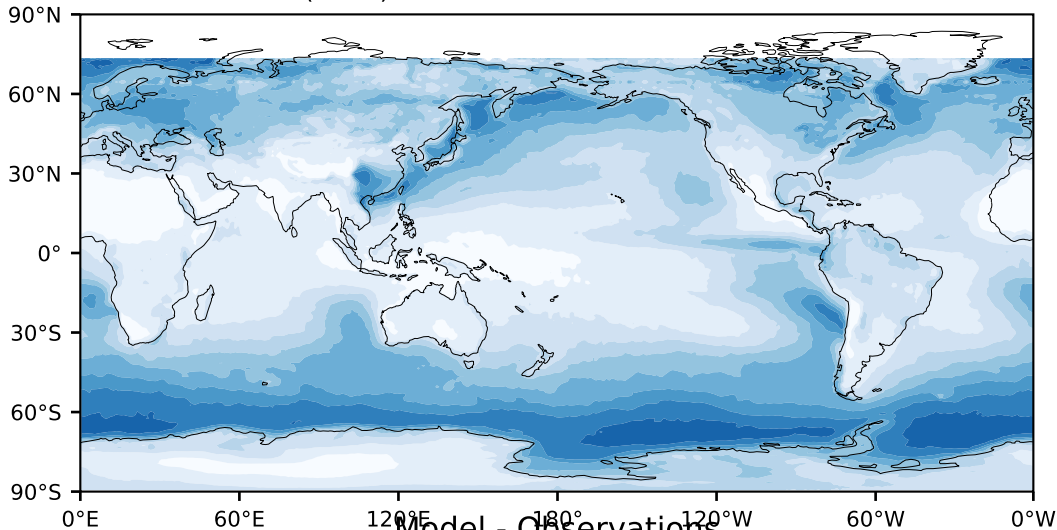

MODIS Simulator (None)

%

Max 90.05
Mean 28.03
Min 0.05

Model - Observations