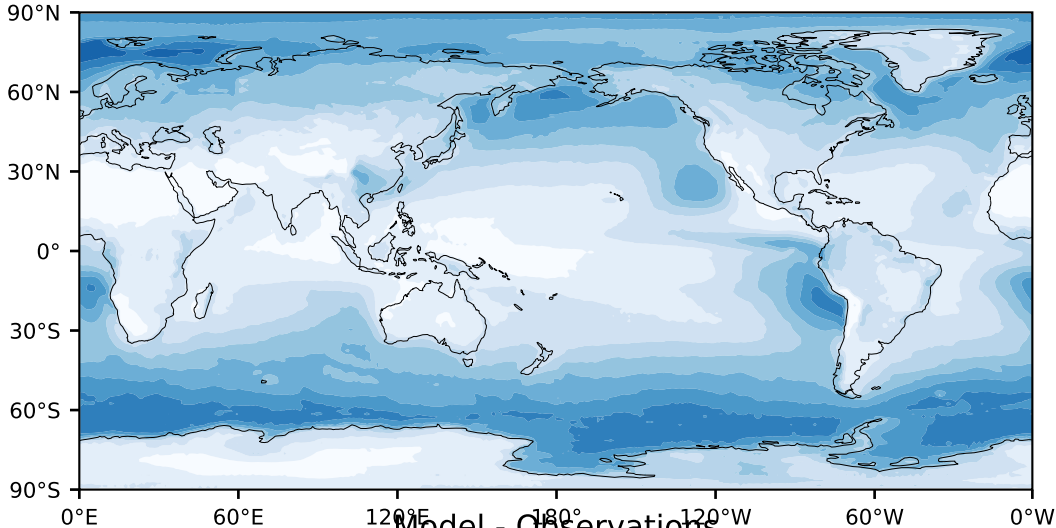

MODIS Simulator (None)

%

Max 83.17  
Mean 27.17  
Min 0.21

Model - Observations