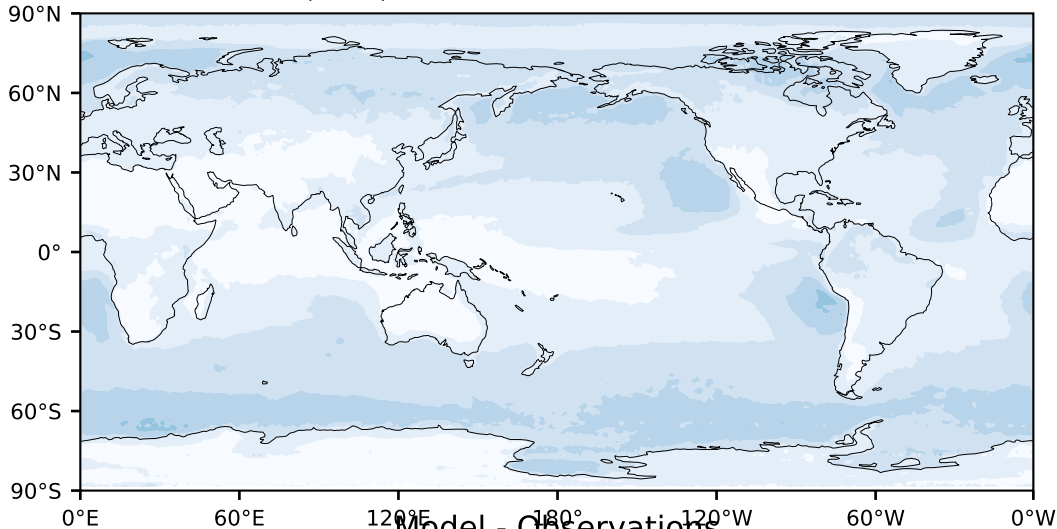

MODIS Simulator (None)

%

Max 59.42
Mean 13.39
Min 0.00

Model - Observations