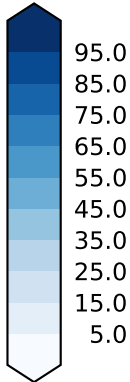

MODIS Simulator (None)

%

Max 59.42
Mean 13.39
Min 0.00

Model - Observations