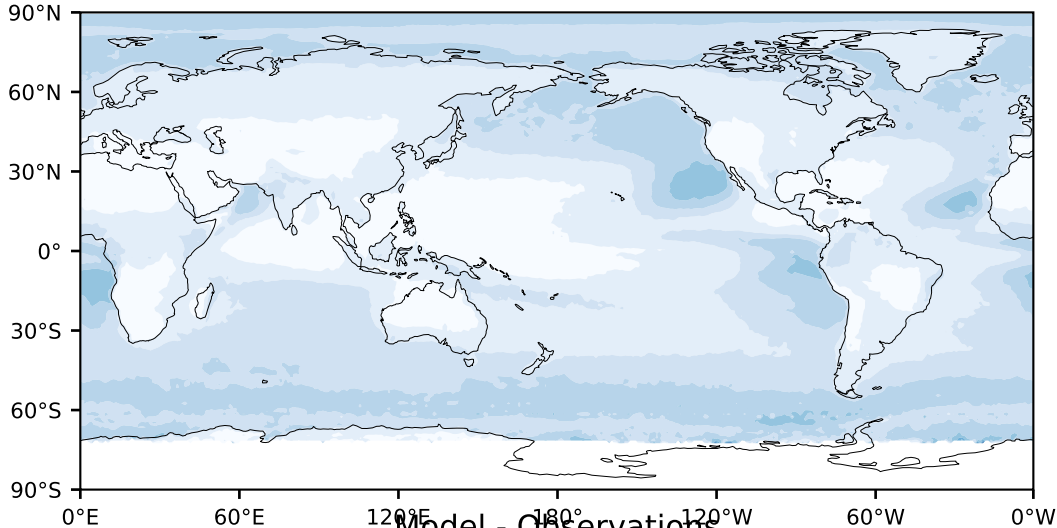

MODIS Simulator (None)

%

Max 100.00
Mean 14.21
Min 0.00

95.0
85.0
75.0
65.0
55.0
45.0
35.0
25.0
15.0
5.0