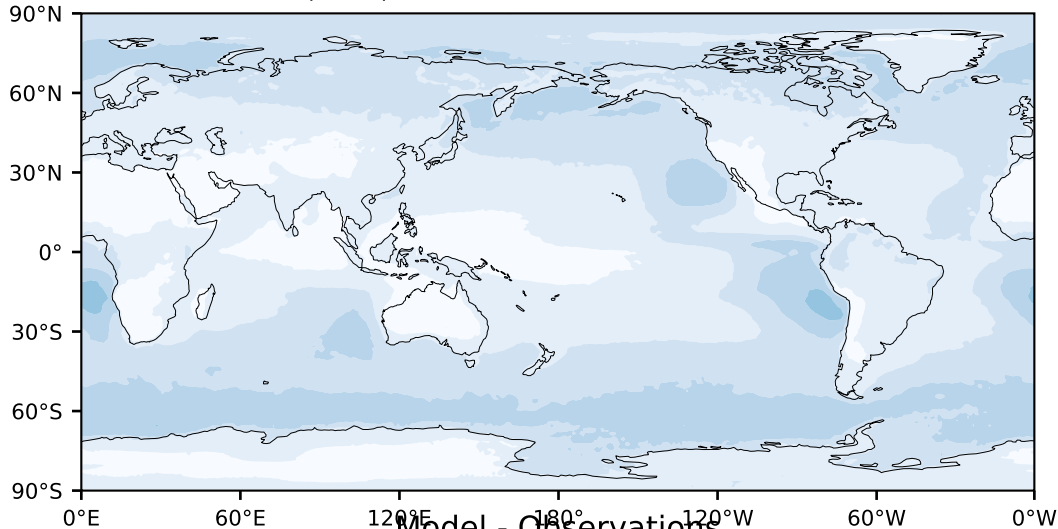

MODIS Simulator (None)

%

Max 39.47
Mean 14.24
Min 0.15

Model - Observations

95.0
85.0
75.0
65.0
55.0
45.0
35.0
25.0
15.0
5.0