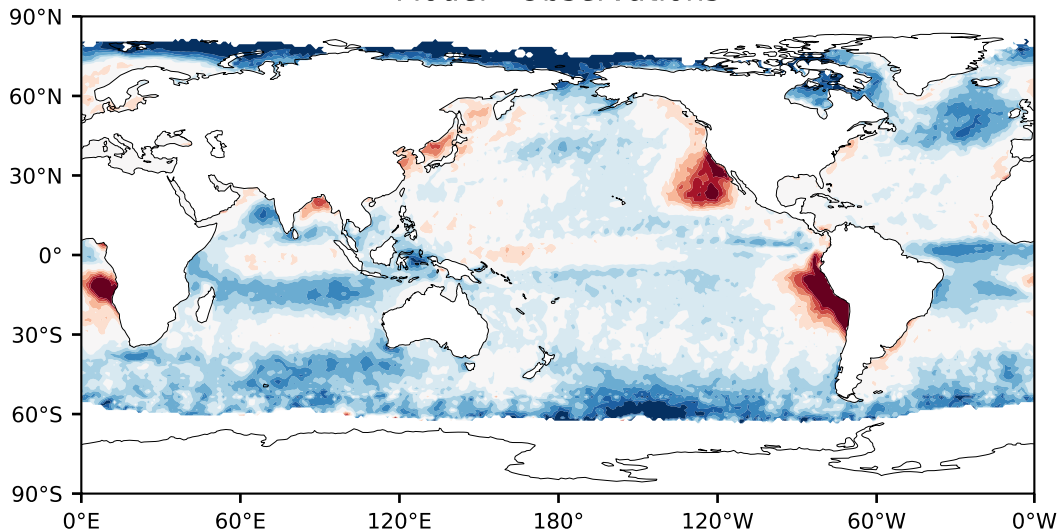

# Model - Observations

Max 63.79  
Mean 5.96  
Min -83.44

RMSE 12.09  
CORR 0.73