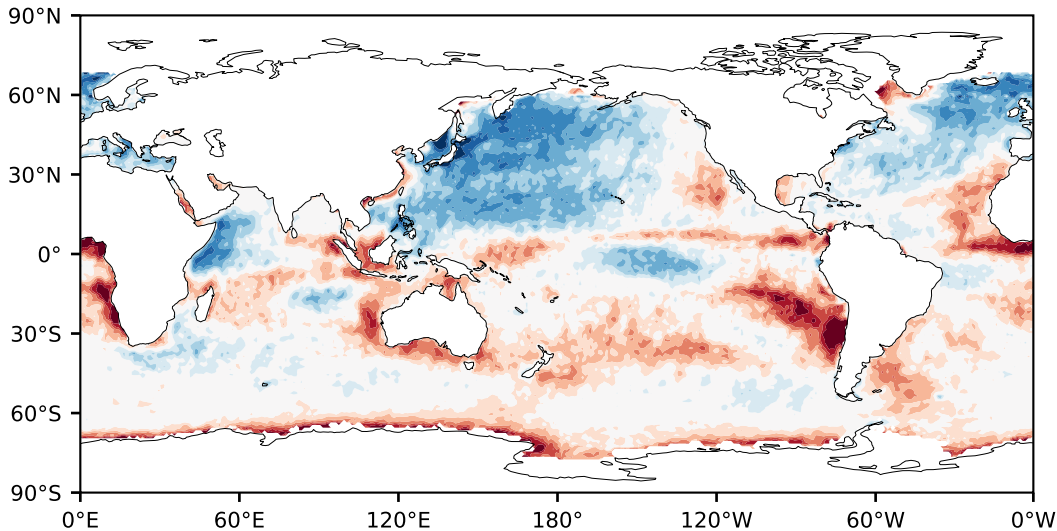

Model - Observations

Max 53.04
Mean -0.69
Min -77.02

RMSE 11.38
CORR 0.85