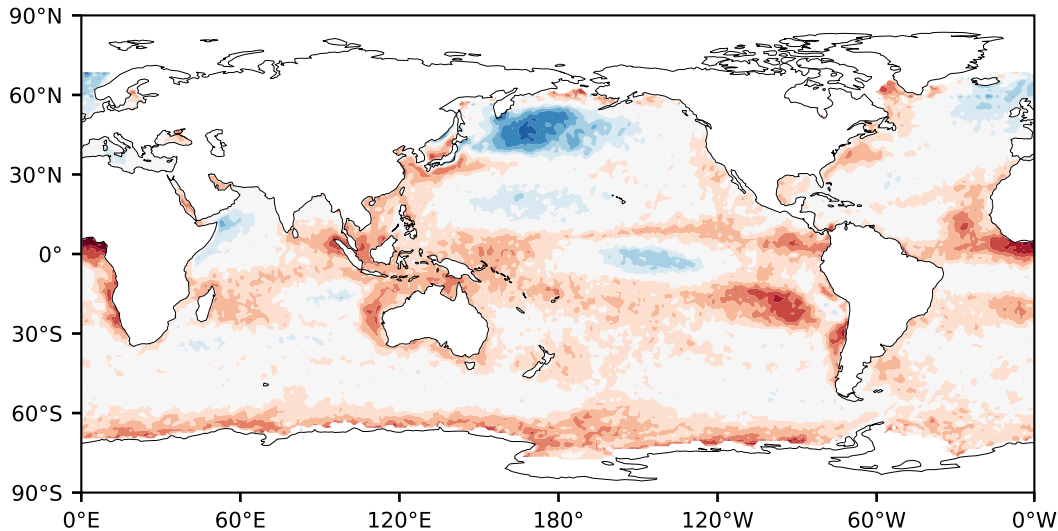

Model - Observations

Max 44.57
Mean -4.50
Min -41.24

RMSE 8.47
CORR 0.63