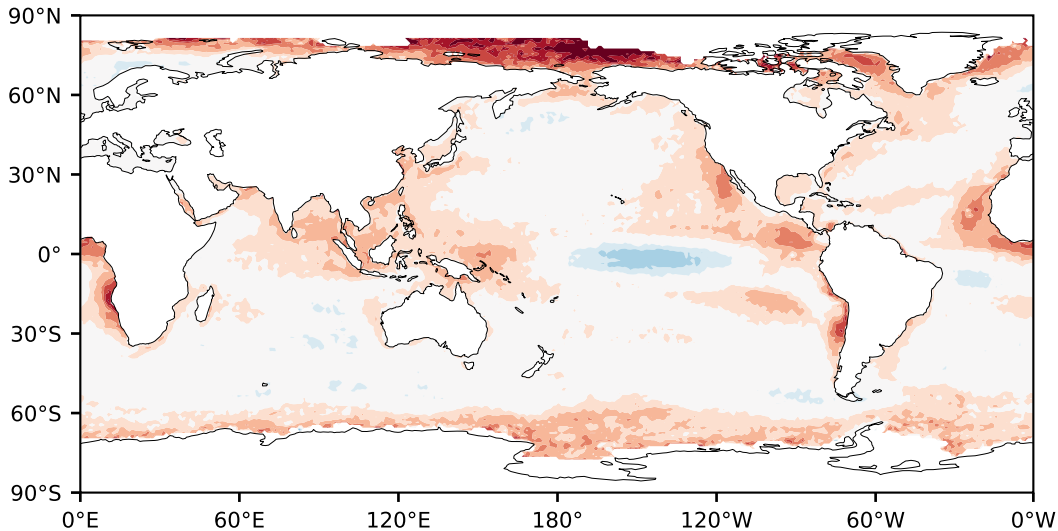

Model - Observations

Max 25.03
Mean -4.08
Min -47.05

RMSE 7.09
CORR 0.74