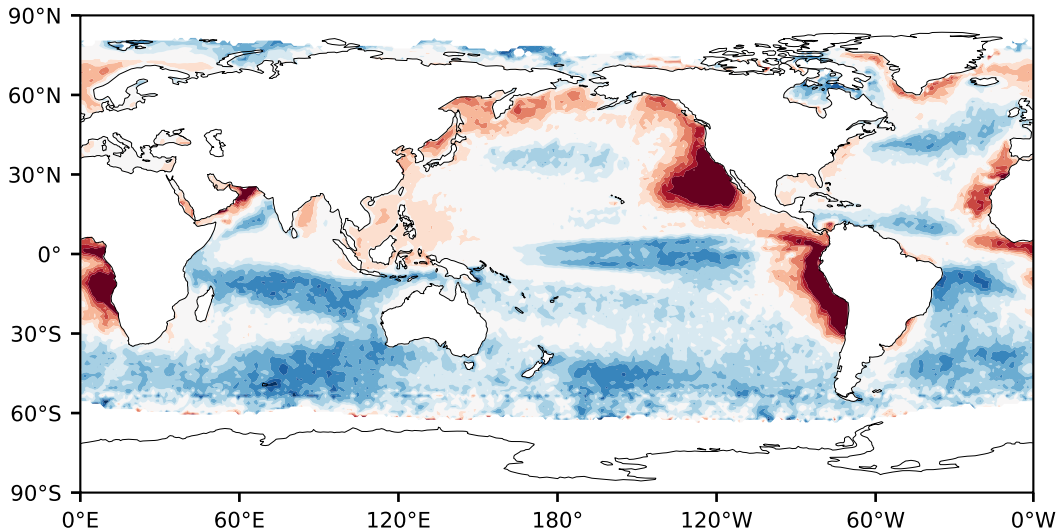

Model - Observations

Max 53.69
Mean 3.07
Min -94.60

RMSE 13.56
CORR 0.72