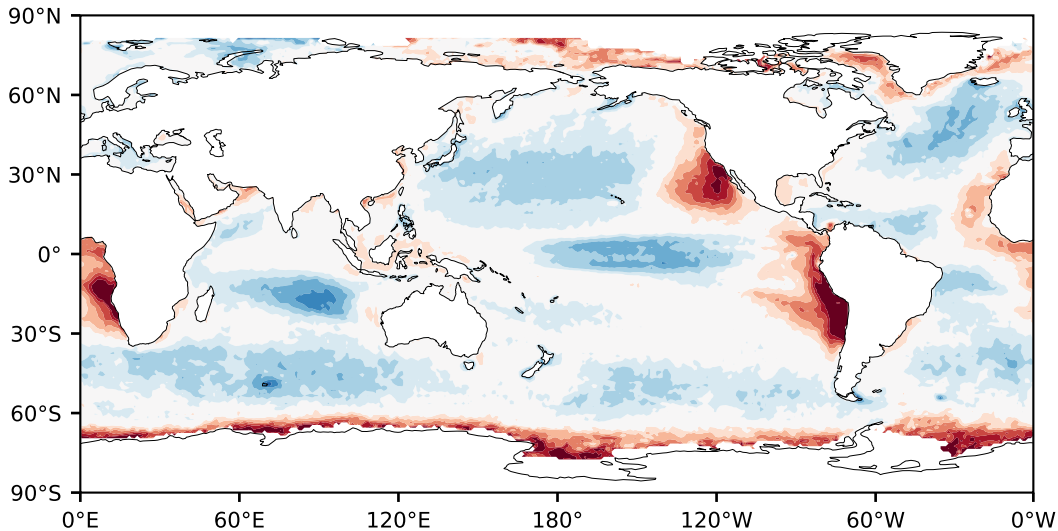

# Model - Observations

Max 33.48  
Mean 1.73  
Min -71.52

RMSE 9.66  
CORR 0.82