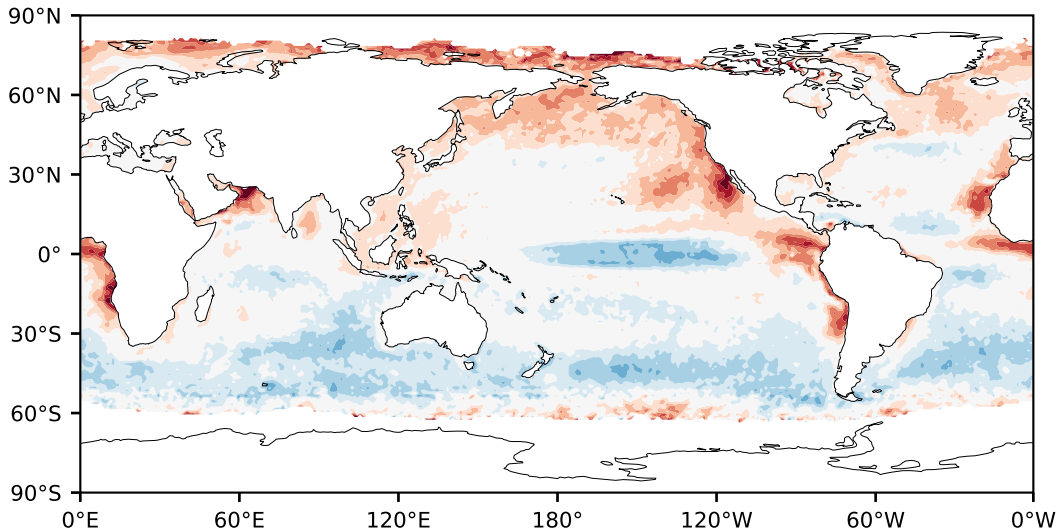

Model - Observations

Max 28.34
Mean -0.32
Min -43.78

RMSE 8.20
CORR 0.71