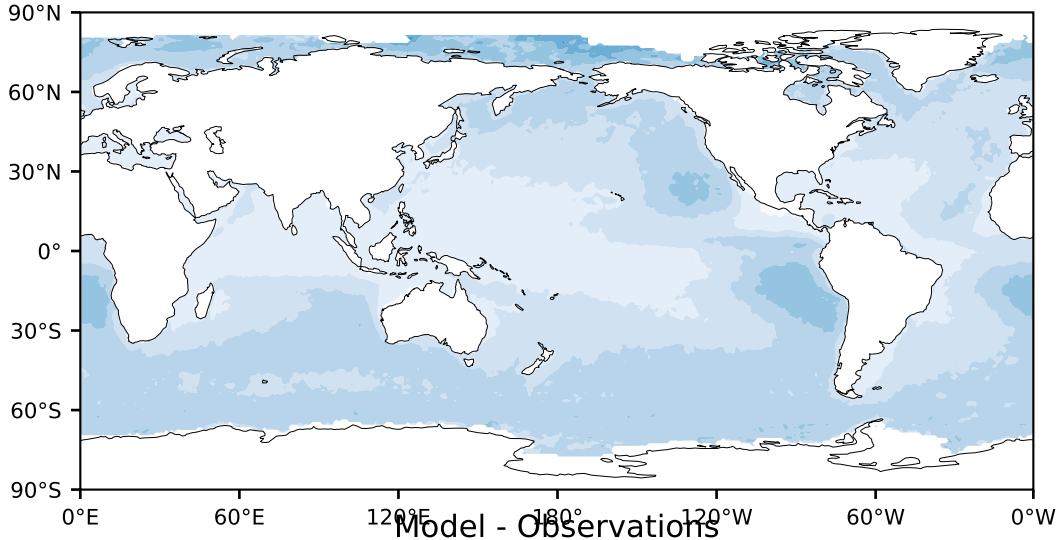

MISR Simulator (None)

%

Max 61.24
Mean 20.99
Min 0.24

95.0
85.0
75.0
65.0
55.0
45.0
35.0
25.0
15.0
5.0