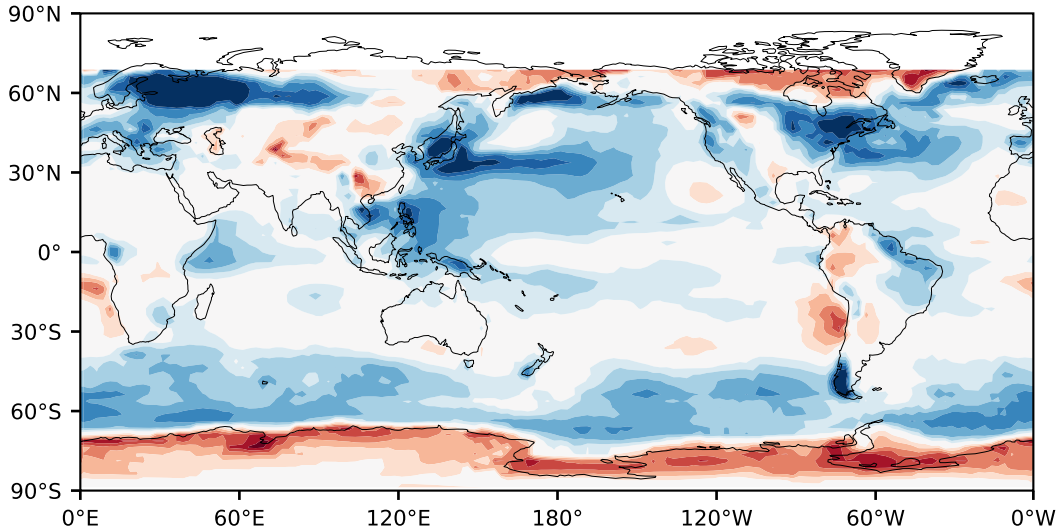

Model - Observations

Max 47.65
Mean 5.85
Min -33.65

RMSE 11.48
CORR 0.78