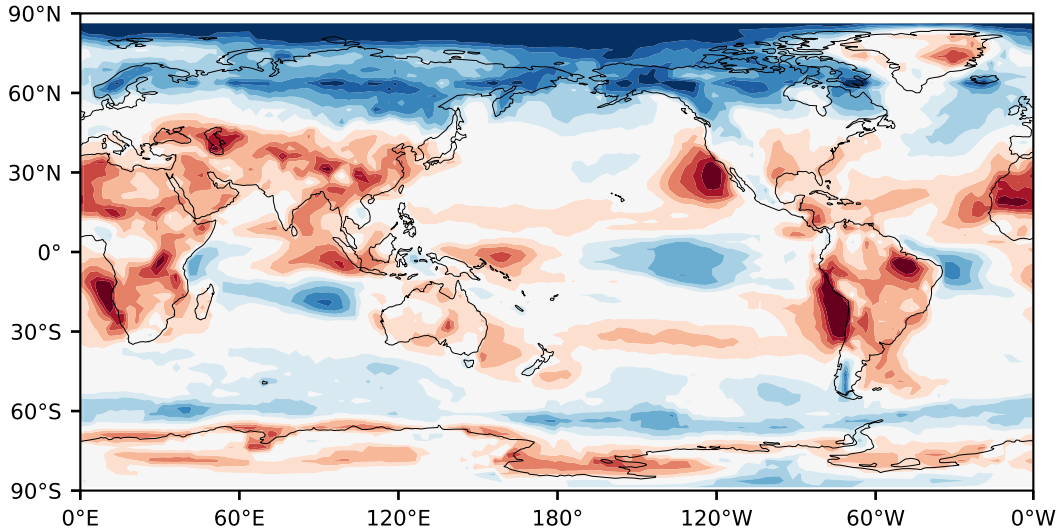

Model - Observations

Max 47.84
Mean -1.53
Min -68.72

RMSE 11.68
CORR 0.86