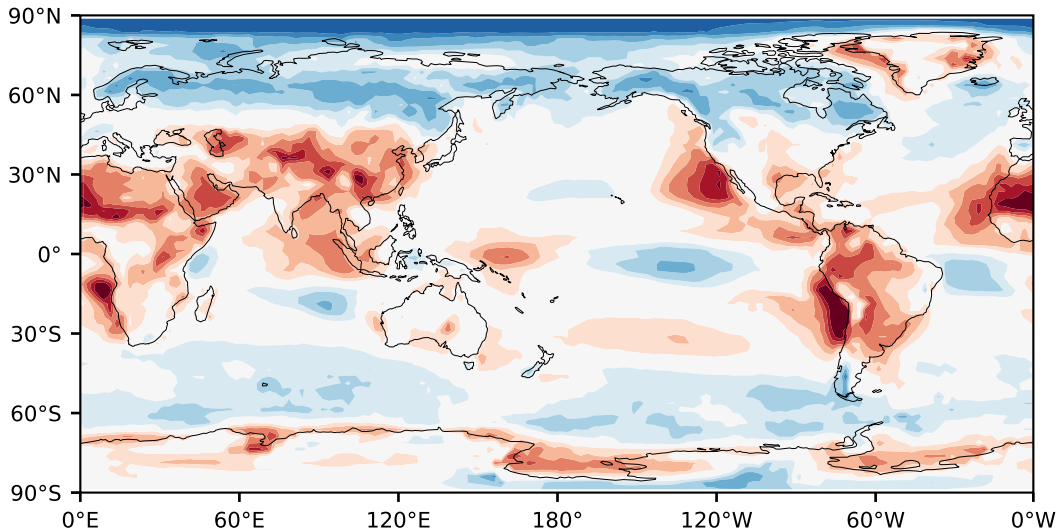

Model - Observations

Max 29.86
Mean -2.04
Min -57.16

RMSE 9.92
CORR 0.89