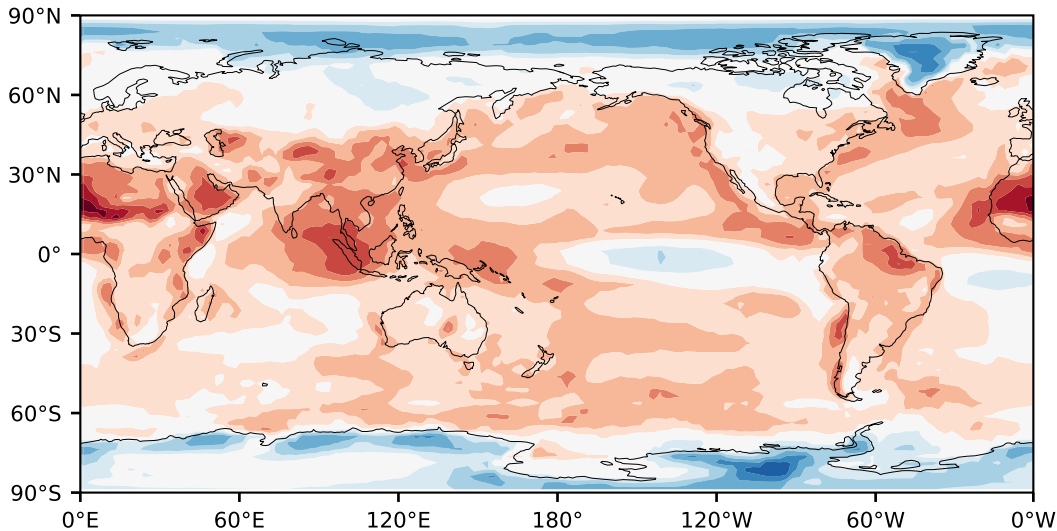

Model - Observations

Max 27.46
Mean -7.93
Min -33.92

RMSE 10.77
CORR 0.70