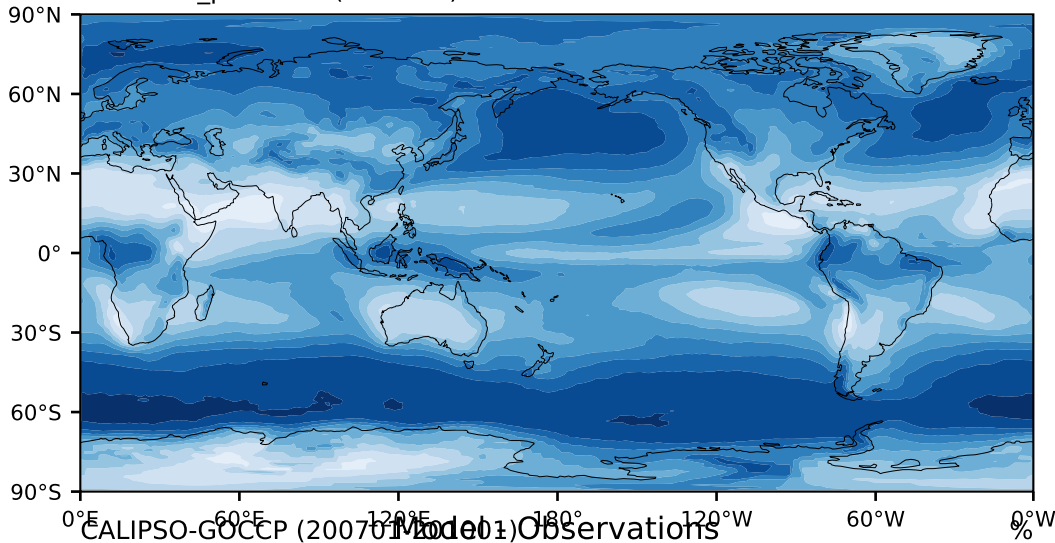

DECKv1b_piControl (181-200)

%

Max 96.81
Mean 59.48
Min 6.84

95.0
85.0
75.0
65.0
55.0
45.0
35.0
25.0
15.0
5.0