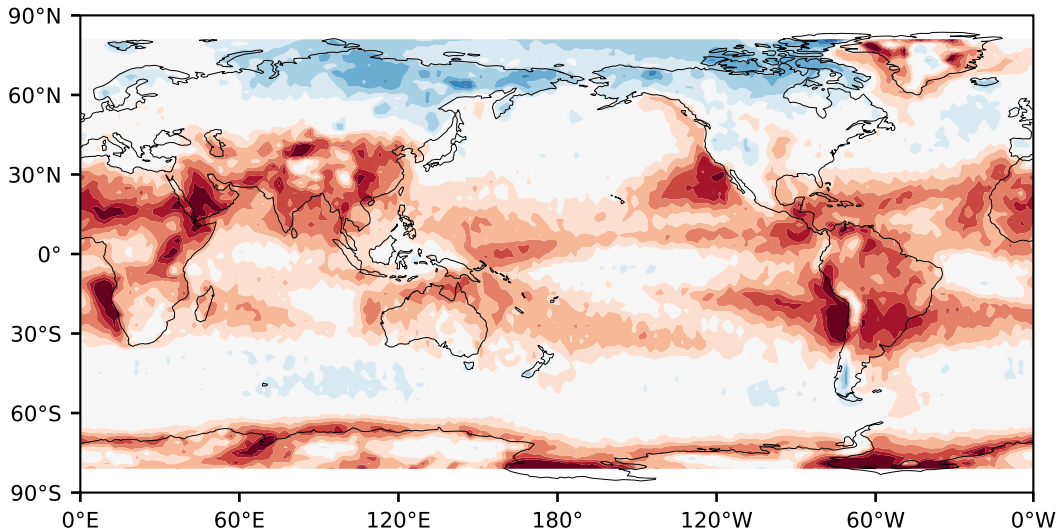

Model - Observations

Max 33.33
Mean -7.51
Min -59.04

RMSE 12.35
CORR 0.87