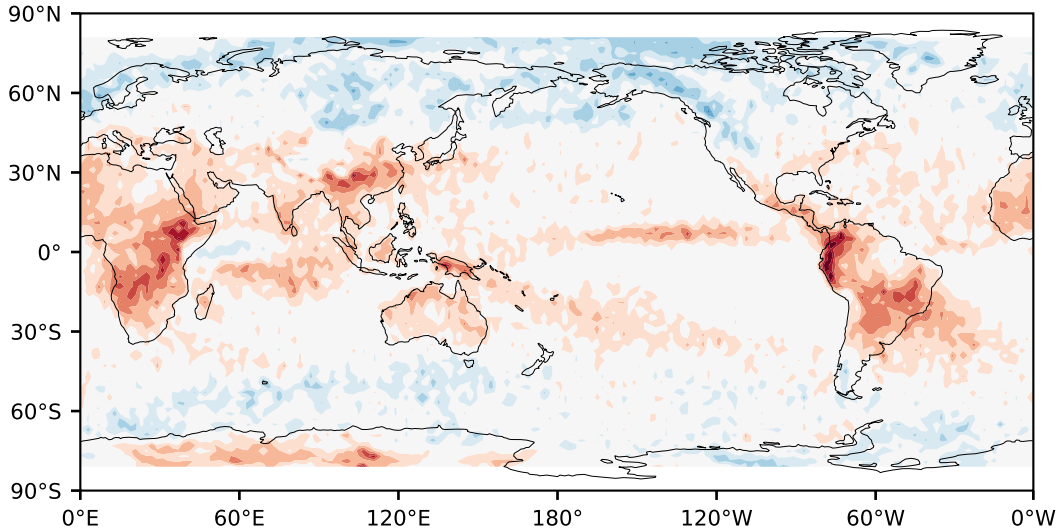

Model - Observations

Max 22.65
Mean -3.00
Min -45.81

RMSE 7.09
CORR 0.86